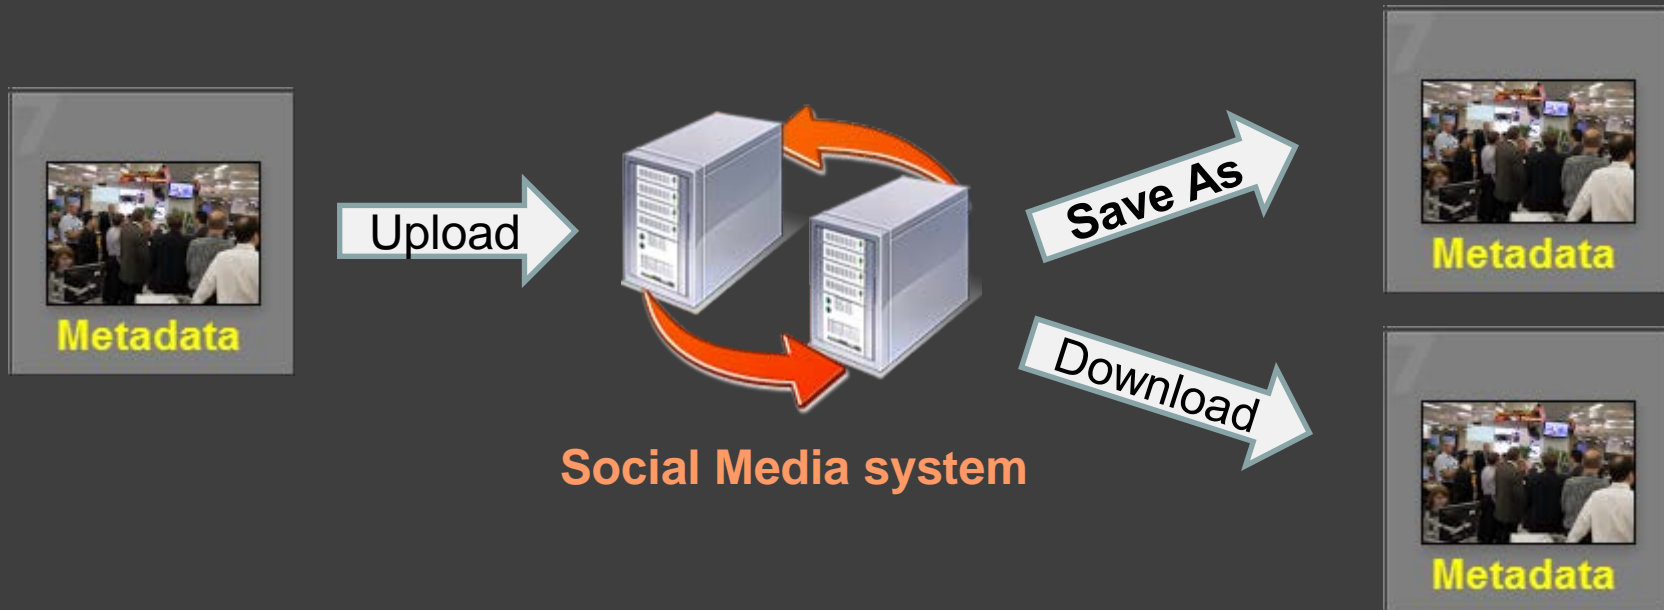

Rights data embedded in photos and social media systems

Machine Readable Rights day

12 March 2013

Amsterdam, Netherlands

Michael Steidl, IPTC

mdirector@iptc.org

A typical photo metadata workflow

- Taking a photo
 - A digital camera embeds the date and time when the picture was taken into the image file
- Adding metadata by software: this may include the fields
 - Creator
 - Copyright Notice and optionally Credit
 - Description (of the content of the image)
- Saving the edited image = embedding the metadata values to the image file
- Distributing the image to other persons/parties
- Other parties can see the embedded metadata = they know the copyright notice, creator, etc.

Distribution of photos

- A photo is forwarded to a computer system
- The computer system forwards the photo to viewers.

Distribution of photos with metadata

- A photo with embedded metadata is forwarded to a computer system
- The computer system forwards the photo to viewers.

Distribution of photos via social media

- A photo with embedded metadata is uploaded to a social media system
- The social media system delivers the photo to viewers – ready for a Save As action or a controlled download