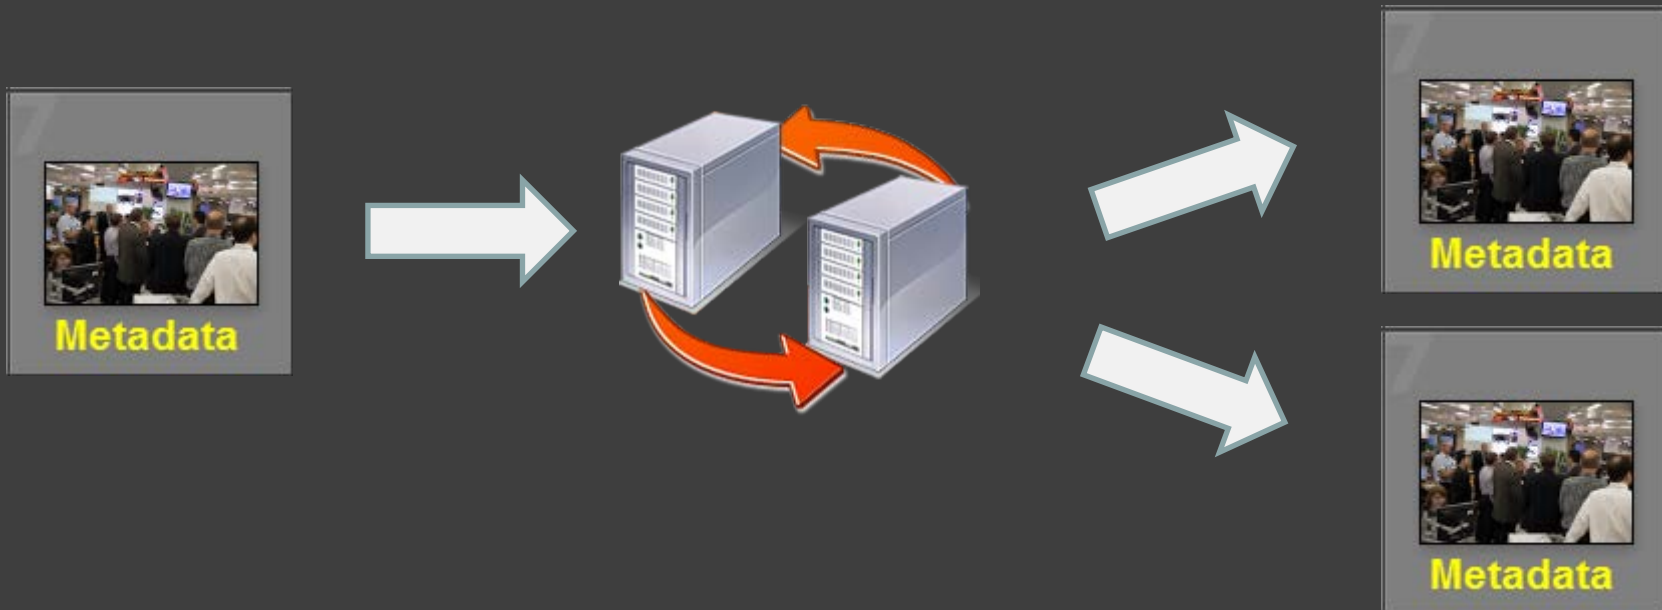

Rights data embedded in photos and social media systems

Machine Readable Rights day

12 March 2013

Amsterdam, Netherlands

Michael Steidl, IPTC

mdirector@iptc.org

A typical photo metadata workflow

- Taking a photo
 - A digital camera embeds the date and time when the picture was taken into the image file
- Adding metadata by software: this may include the fields
 - Creator
 - Copyright Notice and optionally Credit
 - Description (of the content of the image)
- Saving the edited image = embedding the metadata values to the image file
- Distributing the image to other persons/parties
- Other parties can see the embedded metadata = they know the copyright notice, creator, etc.

Distribution of photos

- A photo is forwarded to a computer system
- The computer system forwards the photo to viewers.

Distribution of photos with metadata

- A photo with embedded metadata is forwarded to a computer system
- The computer system forwards the photo to viewers.

Distribution of photos via social media

- A photo with embedded metadata is uploaded to a social media system
- The social media system delivers the photo to viewers – ready for a Save As action or a controlled download